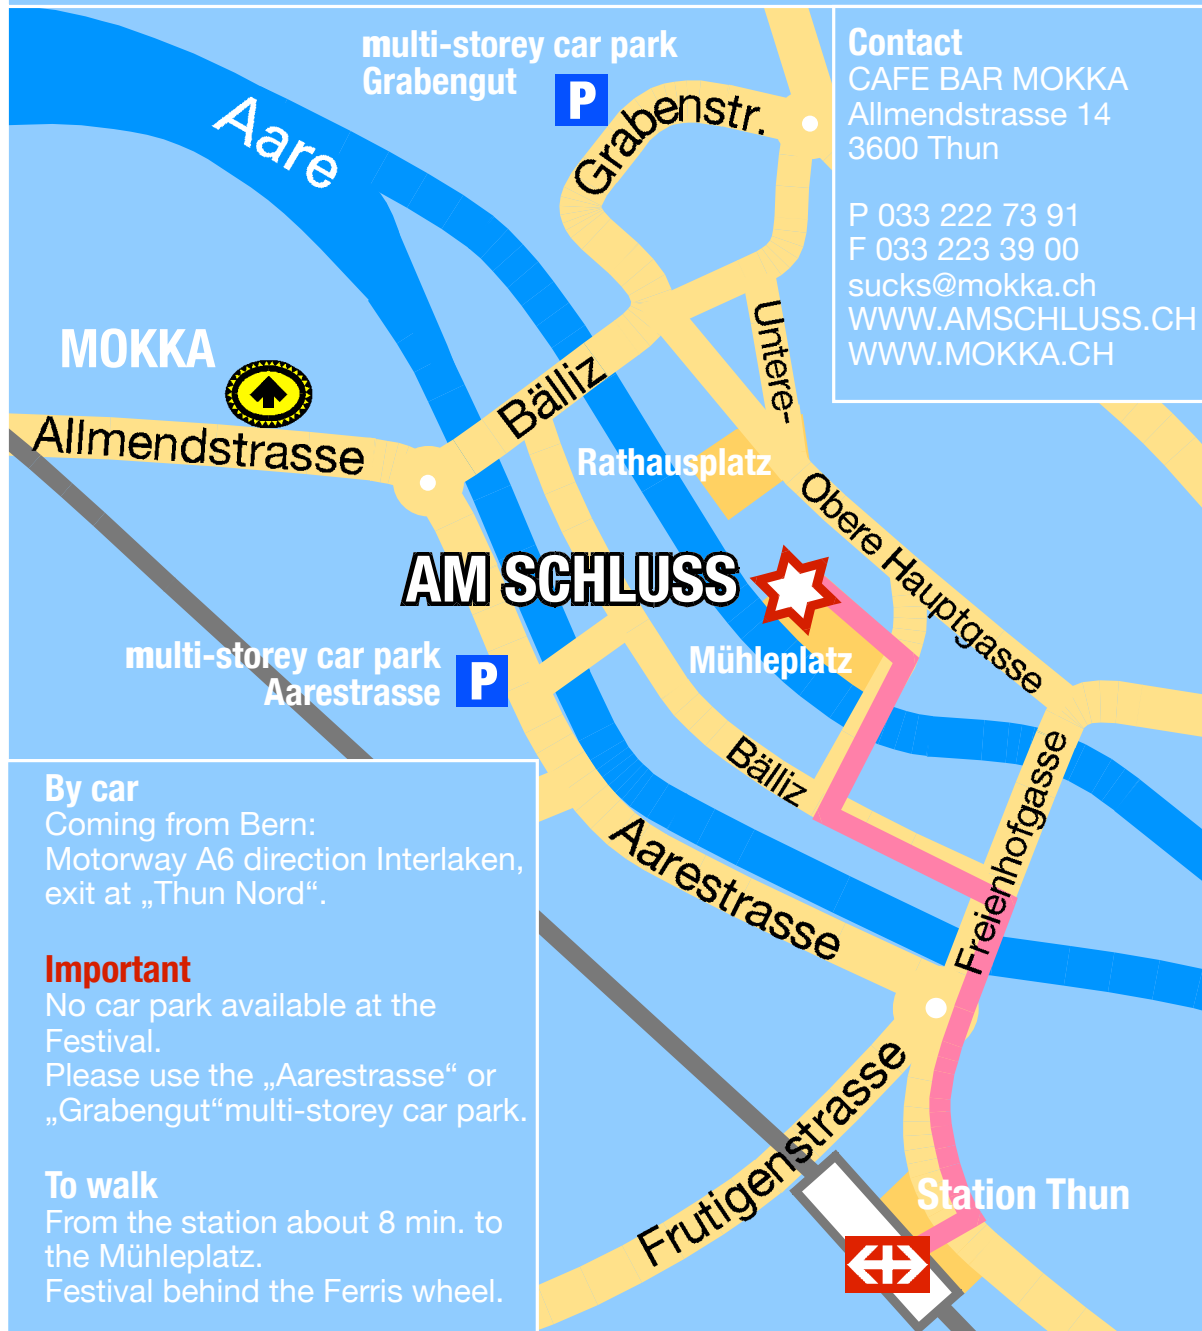

# AM SCHLUSS

WEDNESDAY 25. JULY - SATURDAY 5. AUGUST 2007

## By car

Coming from Bern:  
Motorway A6 direction Interlaken,  
exit at „Thun Nord“.

## Important

No car park available at the  
Festival.  
Please use the „Aarestrasse“ or  
„Grabengut“ multi-storey car park.

## To walk

From the station about 8 min. to  
the Mühleplatz.  
Festival behind the Ferris wheel.